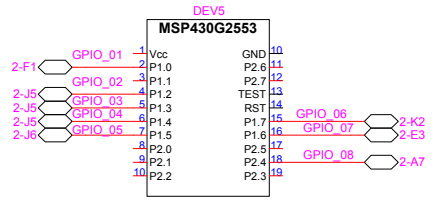

7SEG LED

FUJI ELECTRONICS CO., LTD			Page No. 1 / 2		Drawing No.		Rev A2
			Design Miyamoto	Drawn Miyamoto	Check Yamaguchi	Title Connector	
			Date 2012/06/15	Recognition Kaw	Title		

MSP430

Power

Sorenoido