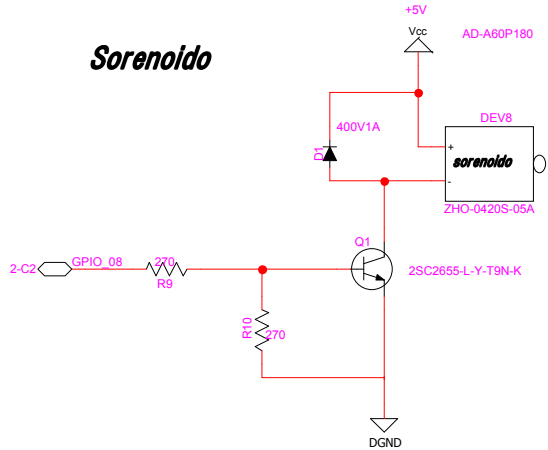

7SEG LED

FUJI ELECTRONICS CO., LTD			Page No. 1 / 2		Drawing No.		Rev A2
			Design Miyamoto	Drawn Miyamoto	Check Yamaguchi	Title Connector	
			Date 2012/06/15	Recognition Kaw	Title		

MSP430

Power

Sorenoido

LED

Sensa

SW