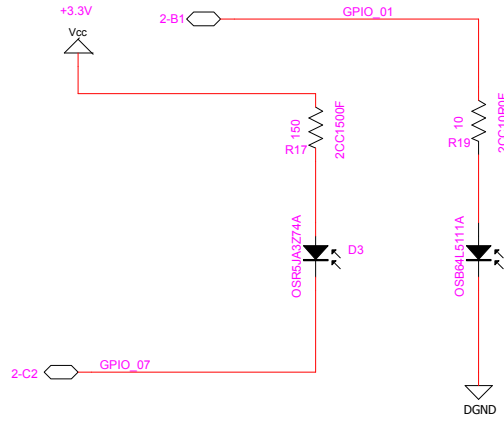

7SEG LED

FUJI ELECTRONICS CO., LTD			Page No. 1 / 2		Drawing No.		Rev A2
			Design Miyamoto	Drawn Miyamoto	Check Yamaguchi	Title Connector	
			Date 2012/06/15	Recognition Kaw	Title		

MSP430

Power

Sorenoido

LED

Sensa

SW