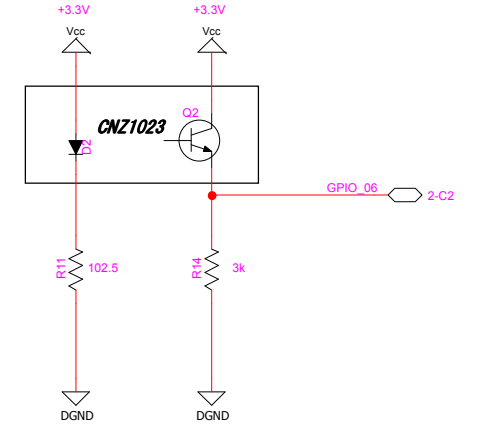

MSP430

Power

Sorenoido

LED

Sensa

SW