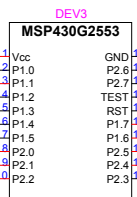

7SEG LED

FUJI ELECTRONICS CO., LTD			Page No. 1 / 2		Drawing No.		Rev A2
			Design Miyamoto	Drawn Miyamoto	Check Yamaguchi	Title Connector	
			Date 2012/06/15	Recognition Kaw	Title		

MSP430

Power

Sorenoido