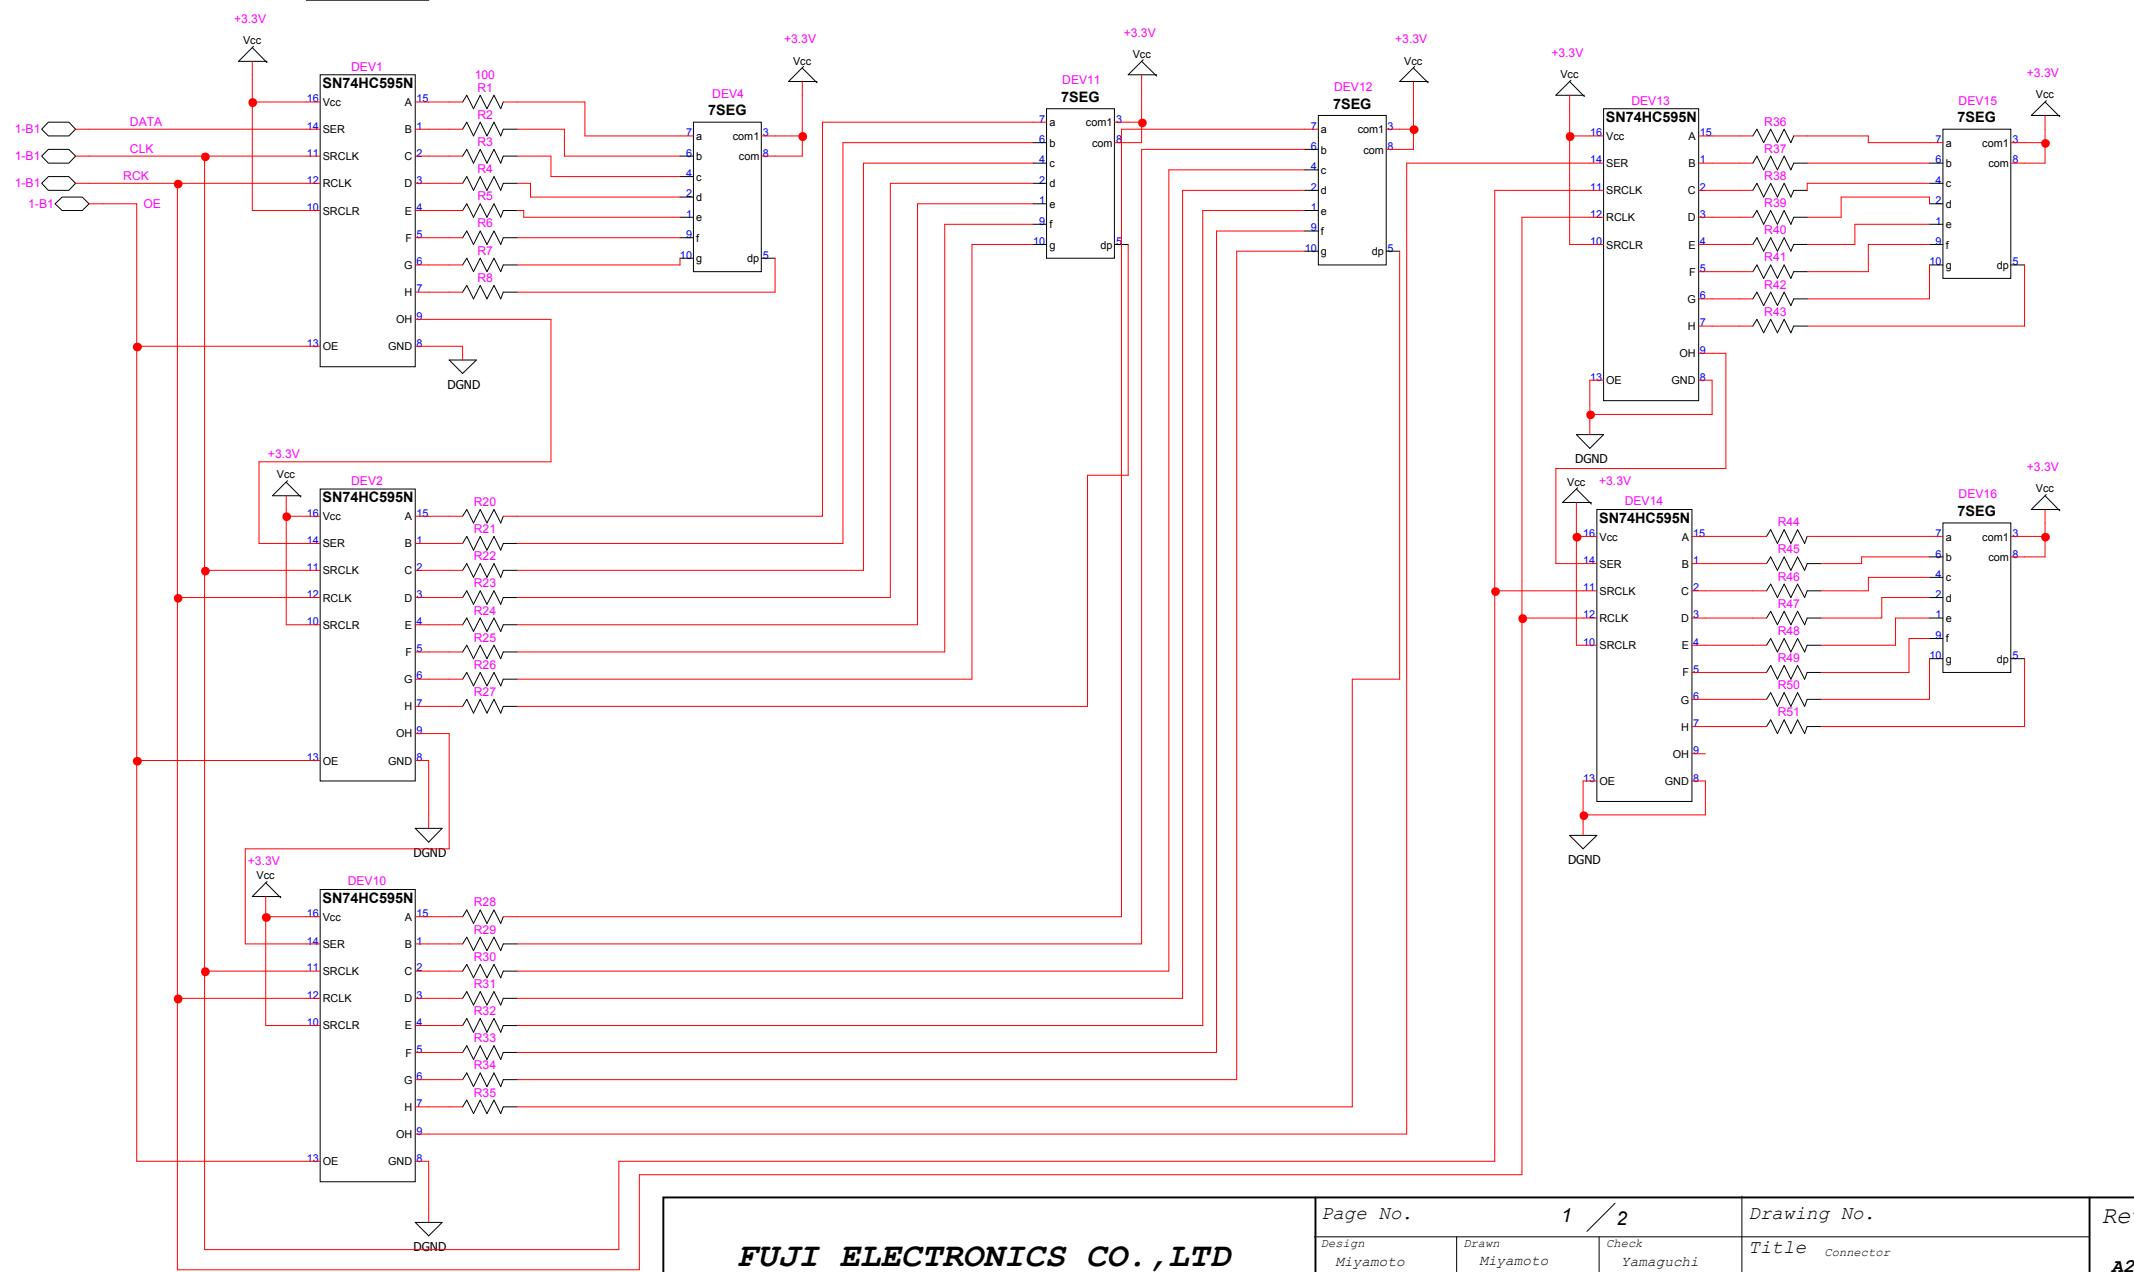

7SEG LED

FUJI ELECTRONICS CO., LTD			Page No. 1 / 2		Drawing No.		Rev A2
			Design Miyamoto	Drawn Miyamoto	Check Yamaguchi	Title Connector	
			Date 2012/06/15	Recognition Kaw	Title		

MSP430

Power

Sorenoido

LED

Sensa

SW