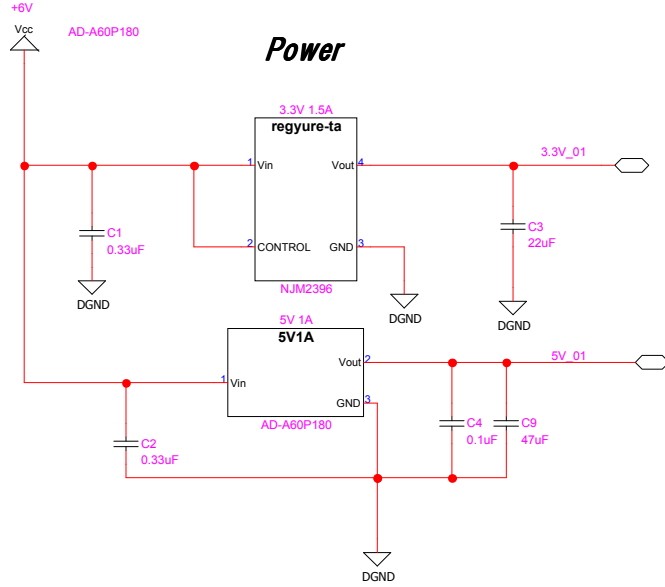

7SEG LED

FUJI ELECTRONICS CO., LTD			Page No. 1 / 2		Drawing No.		Rev A2
			Design Miyamoto	Drawn Miyamoto	Check Yamaguchi	Title Connector	
			Date 2012/06/15	Recognition Kaw	Title		

MSP430

Power

Sorenoido

LED

Sensa

SW